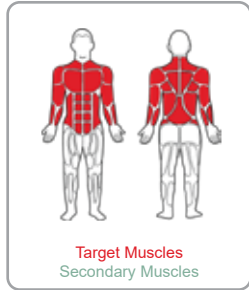

### Functions:

- Dips
- Shoulder shrugs
- Heel hooks
- Knee ups
- Leg raises
- Chin-ups
- Pull-ups
- Increased grip strength
- Toes to bar

This unit can be used by 23 people simultaneously.  
Aids in full body strengthening.