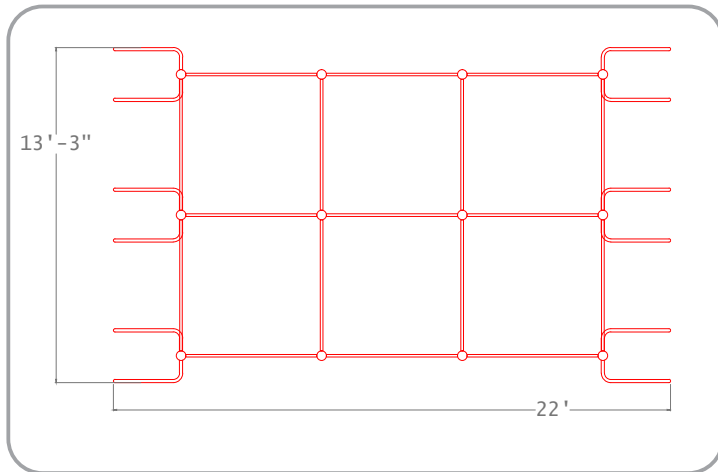

### Functions:

- Dips
- Shoulder shrugs
- Heel hooks
- Knee ups
- Leg raises
- Chin-ups
- Pull-ups
- Increased grip strength
- Toes to bar

This unit can be used by 23 people simultaneously.  
Aids in full body strengthening.