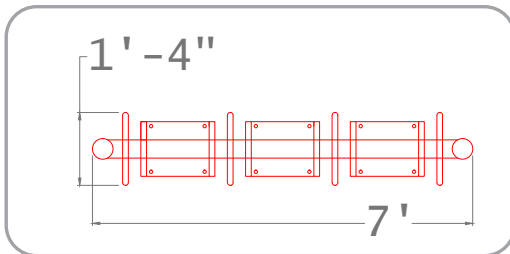

Contract #: GS03F086GA

**Functions:**

- Dips
- Elevated push-ups
- L-sit abs

This unit can be used by 4 people simultaneously.  
Aids in upper body and core strengthening

**SPECS**

- **Steel construction** for unsurpassed longevity and durability
- **Hot-dip galvanized** after fabrication for inside and out coating of the steel
- **Custom color powder coating** process for an additional layer of durability (color matching available)
- **Stainless steel** hardware
- Bench surface is made of **heavy-duty HDPE plastic**
- Stands up to years of constant use in all environments
- **25-year** limited warranty
- Need it customized? We can help! **Call us at 888-315-9037.**