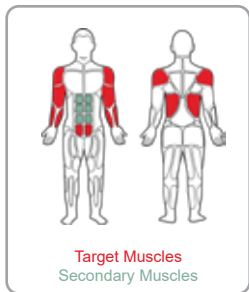

Aids in full body strengthening.

Contract #: GS03F086GA

Functions:

- Chin-ups
- Pull-ups
- Shoulder shrugs
- Heel hooks
- Knee ups
- Leg raises
- Increased grip strength
- Toes to bar

Meets FM7-22 Standard for Physical Readiness Training (PRT).