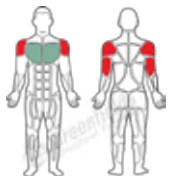

Strengthens:

- Chest
- Front shoulders
- Arms (triceps)

Target muscles

Secondary muscles