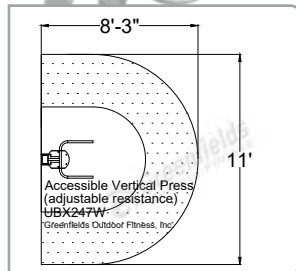

ACCESSIBLE VERTICAL PRESS (ADJUSTABLE RESISTANCE)

U.S. Patent
11,130,039

bidirectional resistance

UBX247W

Equipped with

SafeStop

Strengthens:

- Chest
- Front shoulders
- Arms (triceps)

Target muscles

Secondary muscles

The Greenfields Advantage - this unit incorporates Safe-Stop technology for a workout that's smooth and hazard-free

VIEW THE VIDEO