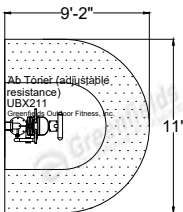

AB TONER (ADJUSTABLE RESISTANCE)

bidirectional resistance

UBX211

Equipped with

SafeStop

Strengthens:

- Abs
- Lower back

Target muscles

Secondary muscles

VIEW THE VIDEO

<http://gfoutdoorfitness.com/adjustable-ab-toner-video/>

The Greenfields Advantage - this unit incorporates Safe-Stop technology for a workout that's smooth and hazard-free