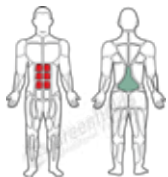

AB TONER (ADJUSTABLE RESISTANCE)

bidirectional resistance

UBX211

Equipped with

SafeStop

Strengthens:

- Abs
- Lower back

Target muscles

Secondary muscles

VIEW THE VIDEO

<http://gfoutdoorfitness.com/adjustable-ab-toner-video/>

The Greenfields Advantage - this unit incorporates Safe-Stop technology for a workout that's smooth and hazard-free