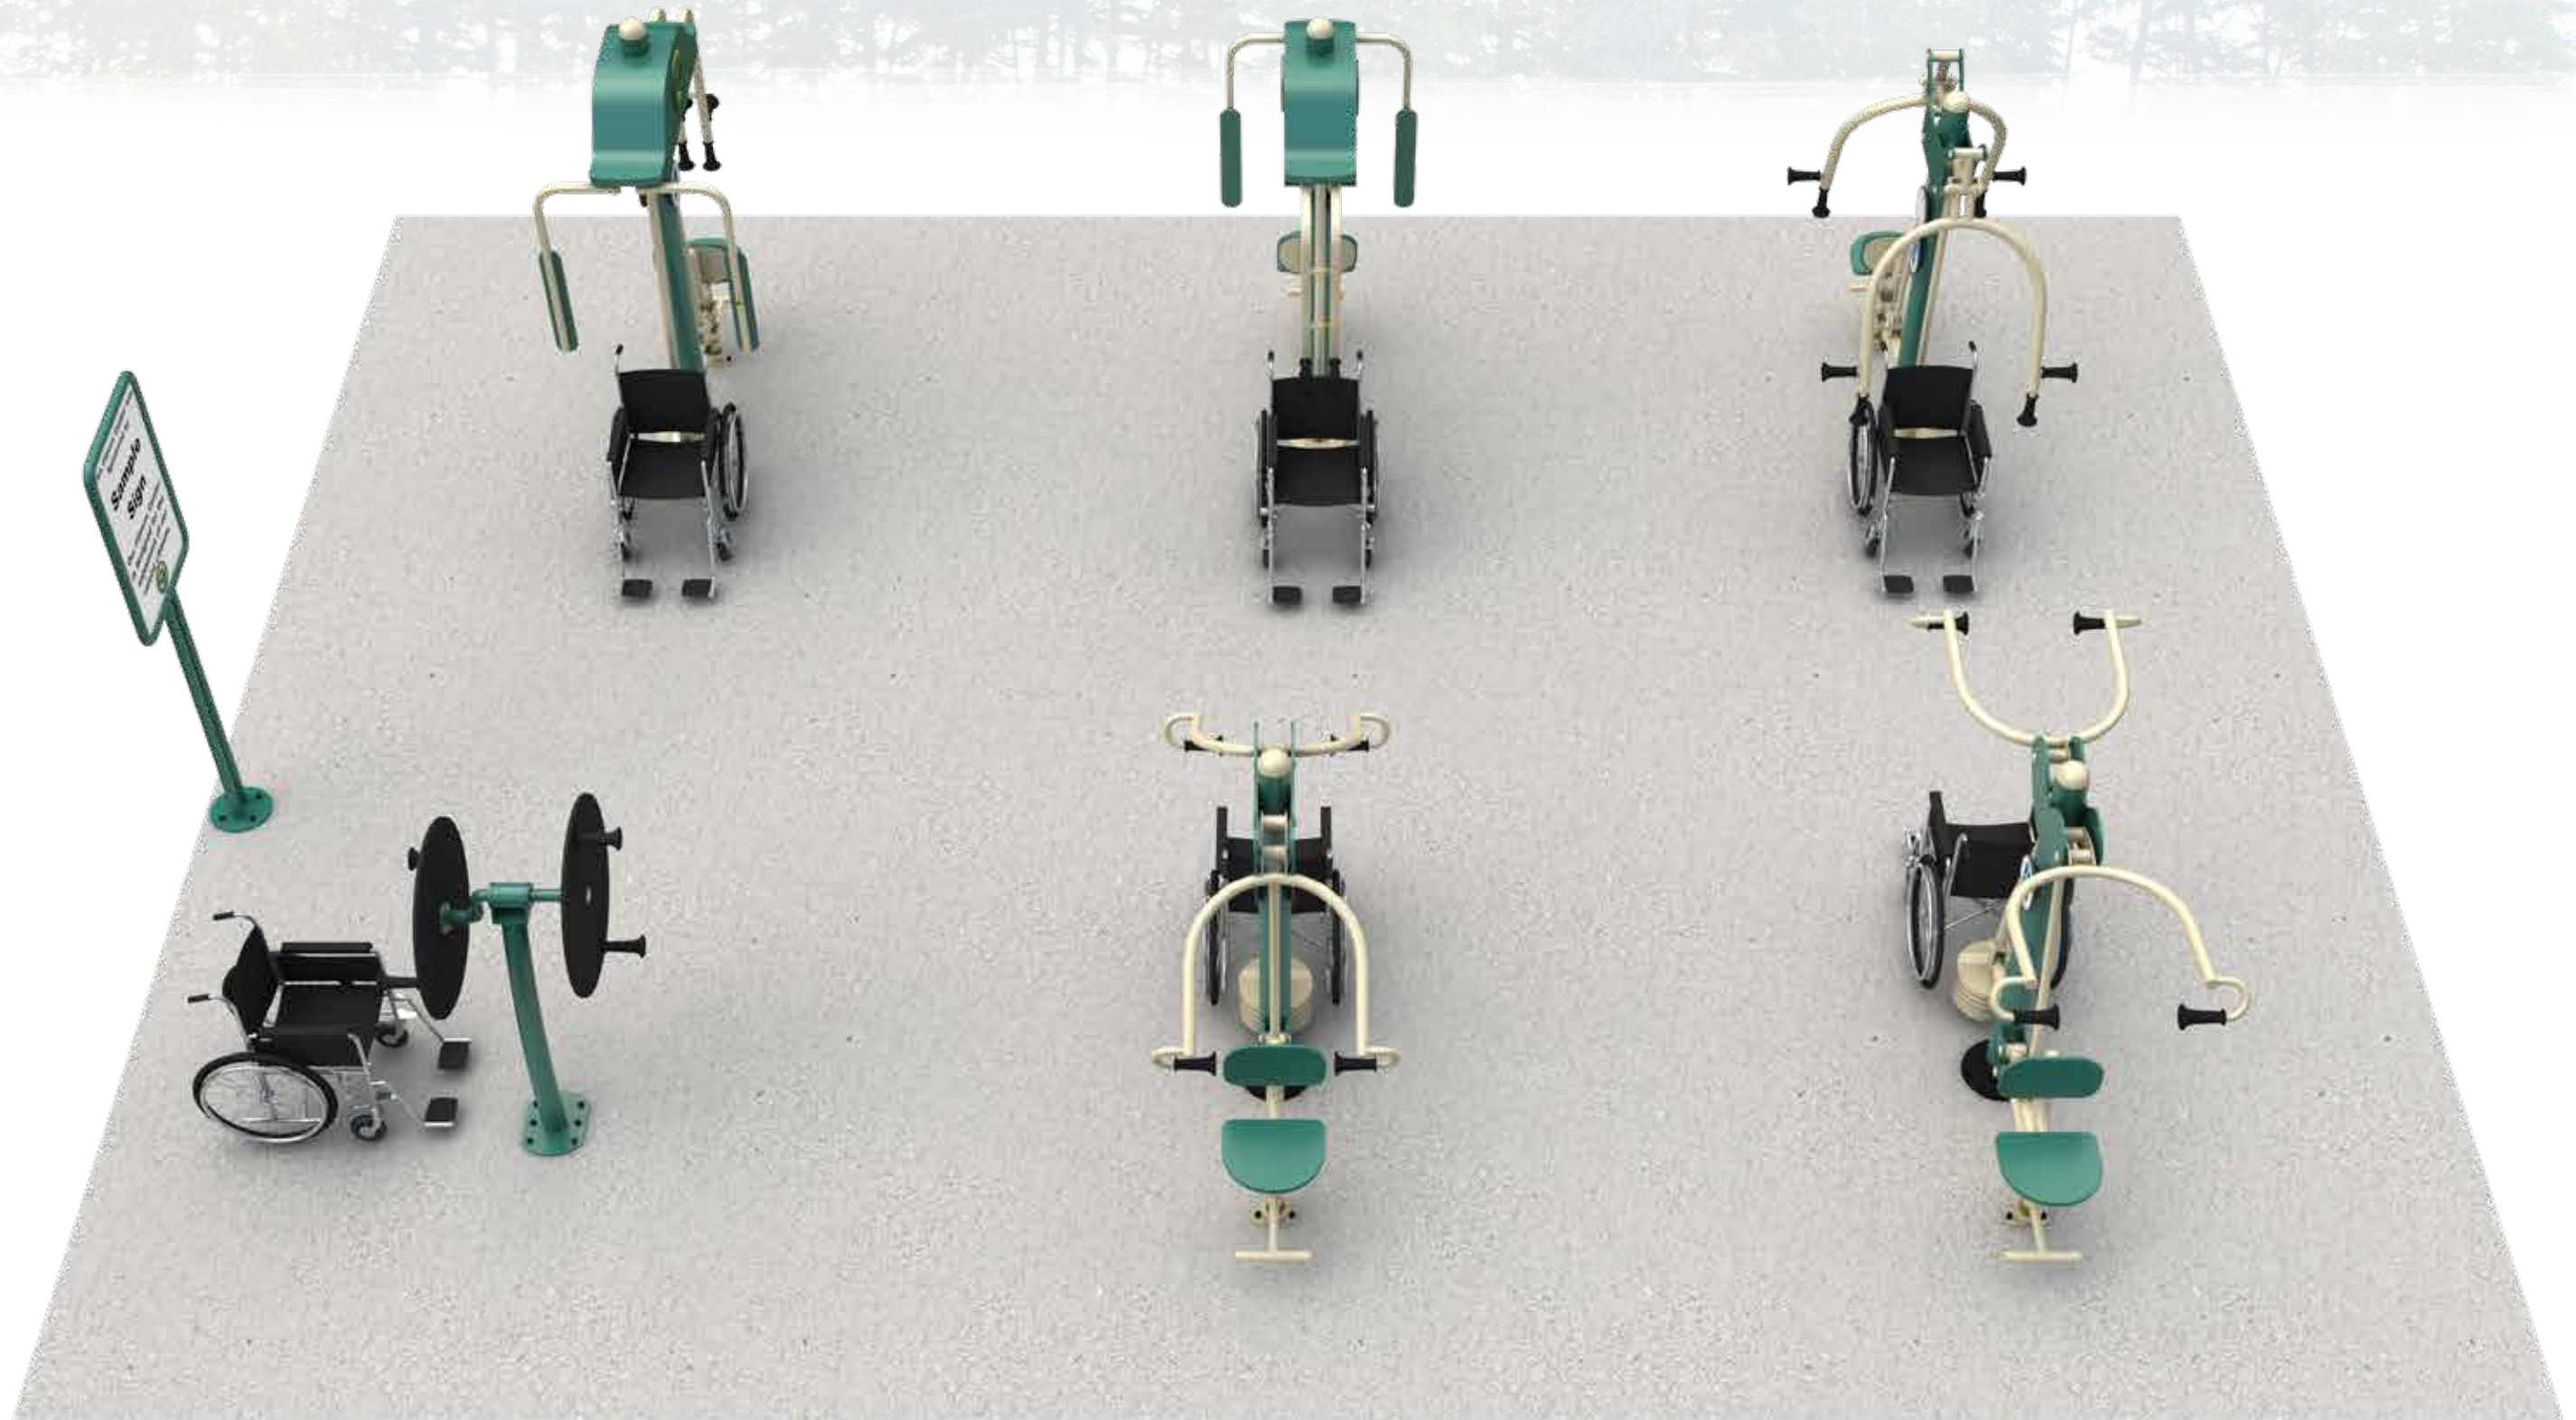

2020 SMALL SIGNATURE ACCESSIBLE SAMPLE PACKAGE

Small footprint, large impact

6 UNITS **12 USERS**

Layout is for presentation purposes only - NOT INTENDED FOR CONSTRUCTION. For more details please contact Greenfields.