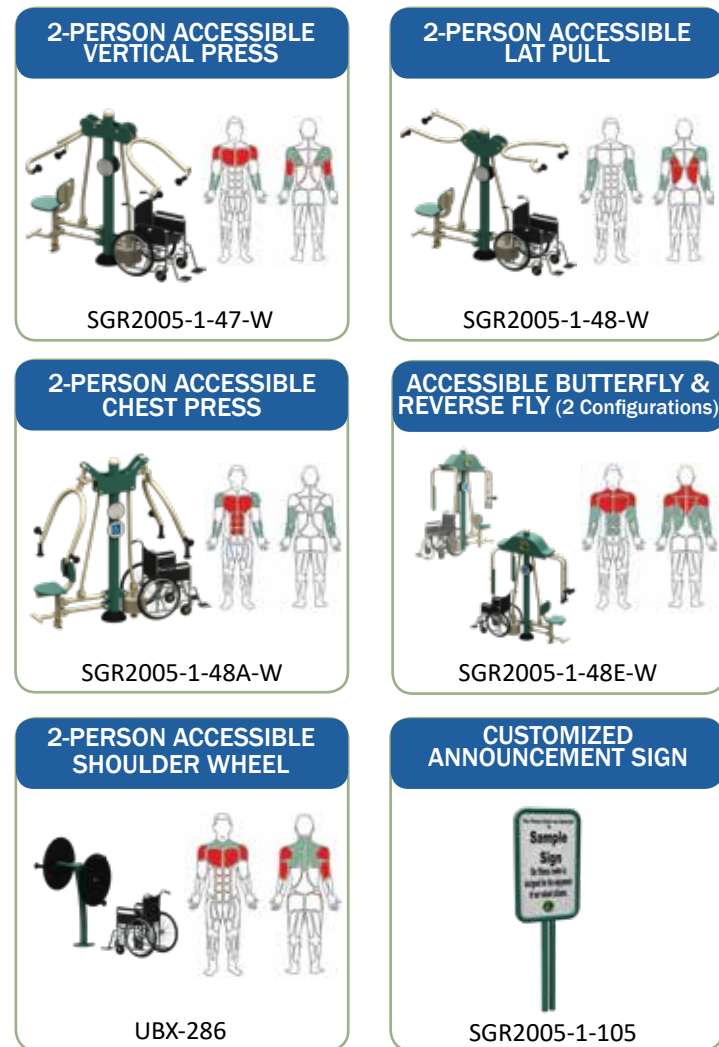

### Available options:

- Announcement sign customization - layout, text and graphics 100% customizable on both sides
- Shade
- Site amenities

# 2020 SMALL SIGNATURE ACCESSIBLE SAMPLE PACKAGE

*Small footprint, large impact*

**6 UNITS** **12 USERS**

Layout is for presentation purposes only - NOT INTENDED FOR CONSTRUCTION. For more details please contact Greenfields.